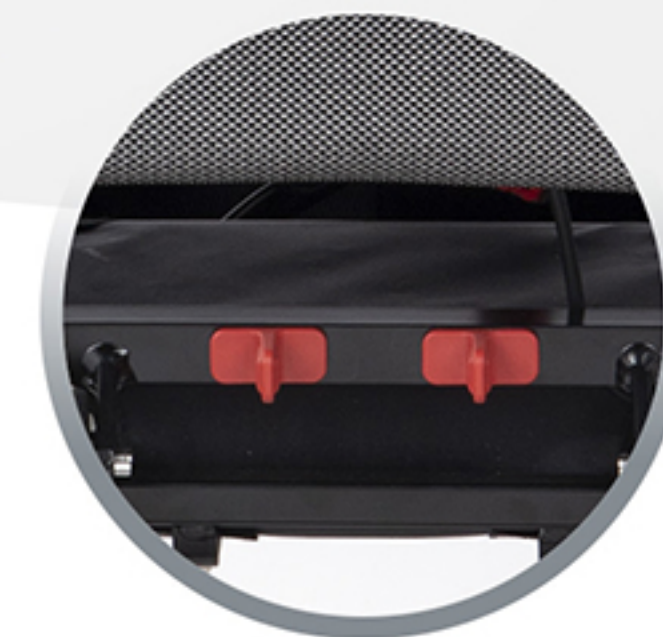

ULTRA LIGHTWEIGHT 19KG

YE145C

Net Weight - 19.5kg

**Brushless Motors
250W*2**

PU Solid Wheel

**One Button Fold
Sequence**

STRONG ALUMINIUM FRAME

Powerful and Lightweight.

Product Parameters

Model No.	Recline
YE145C	NO
Seat width	Seat depth
45 cm	43 cm
Front wheel	Rear wheel
7 inches	8 inches
Battery	Motor
Lithium battery 24V / 11Ah	Brushless 180W *2
Charger	Controller
24V / 2A	Programmable Controllers
Brakes	Drive distance
Electromagnetic braking	15-18 km
Max speed	Net weight
6 km/h	19.5 kg
Weight capacity	Expanded Size
120 kg	58*94*101cm