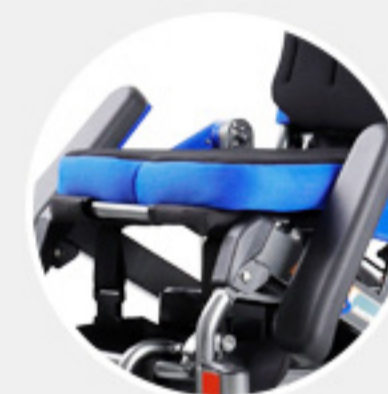

NEW GENERATION OF YE246

Main Features:

- Fashionable & Comfortable seat back cushion
- Widened & upgraded armrest
- Features unique wheels with hundreds of perforations
- Brushless motors 250W*2
- Loading capacity 135kg
- Max driving range 15-18km

**Widened &
Comfortable armrest**

Brushless controller

**Perforated wheels
with absorbing ability**

**Brushless motors
250W*2**

Fashionable & Comfortable model

2023

Product parameters

Model No.	Recline
YE246 II	NO
Seat width	Seat depth
45.5 cm	42 cm
Front wheel	Rear wheel
8" solid wheel	12.5" solid, Suspension wheel
Battery	Motor
11Ah/15Ah/20Ah	Brushless 250W
Charger	Controller
24V 2A/3A/5A	Brushless controller
Brakes	Drive distance
Electromagnetic braking	15-18 km
Max speed	Net weight
6 km/h	25.5kg
Weight capacity	Expanded Size
135 kg	61*78*100 cm